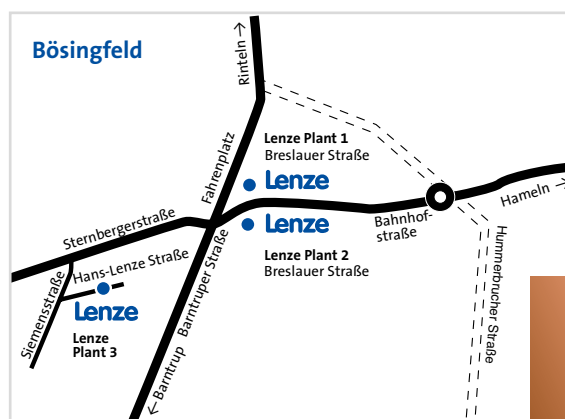

Lenze locations

Arrival – how to find us

You can find us at the following addresses.

Lenze SE

31855 Aerzen/Groß Berkel
Hans-Lenze-Straße 1

Registration FORUM

Lenze Operations GmbH

31855 Aerzen/Groß Berkel
Hans-Lenze-Straße 1

32699 Extertal/Bösingfeld
Breslauer Straße 3
Plant 1 and plant 2

32699 Extertal/Bösingfeld
Hans-Lenze-Straße 1
Plant 3

Lenze Service GmbH

32699 Extertal/Bösingfeld
Breslauer Straße 3
Plant 1

bhn Dienstleistungs GmbH Co. KG

31855 Aerzen/Groß Berkel
Hans-Lenze-Straße 1