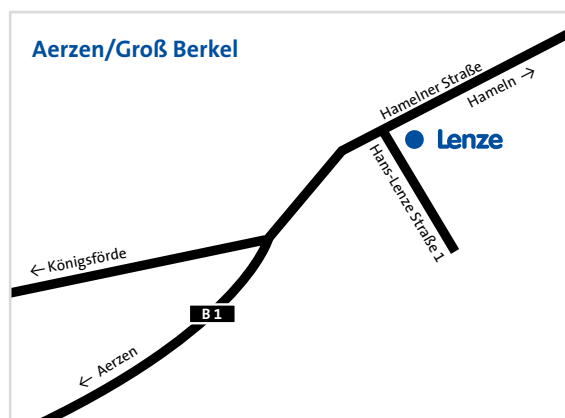

Lenze locations

Arrival – how to find us

You can find us at the following addresses.

Lenze SE

31855 Aerzen/Groß Berkel
Hans-Lenze-Straße 1

Registration FORUM

Lenze Operations GmbH

31855 Aerzen/Groß Berkel
Hans-Lenze-Straße 1

32699 Extertal/Bösingfeld
Breslauer Straße 3
Plant 1 and plant 2

32699 Extertal/Bösingfeld
Hans-Lenze-Straße 1
Plant 3

Lenze Service GmbH

32699 Extertal/Bösingfeld
Breslauer Straße 3
Plant 1

bhn Dienstleistungs GmbH Co. KG

31855 Aerzen/Groß Berkel
Hans-Lenze-Straße 1