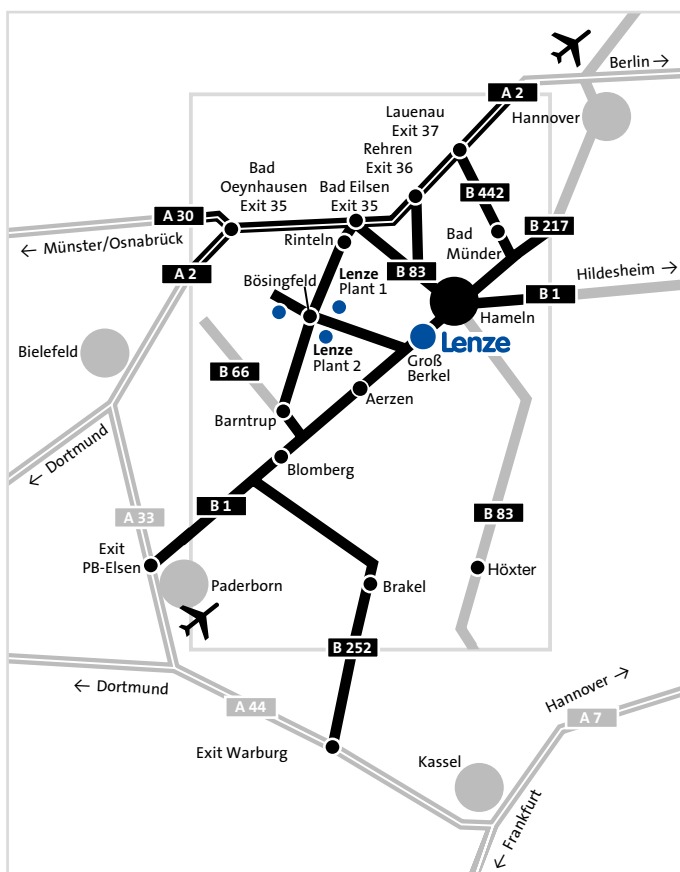

Lenze locations

Arrival – how to find us

You can find us at the following addresses.

Lenze SE

31855 Aerzen/Groß Berkel
Hans-Lenze-Straße 1

Registration FORUM

Lenze Operations GmbH

31855 Aerzen/Groß Berkel
Hans-Lenze-Straße 1

32699 Extertal/Bösingfeld
Breslauer Straße 3
Plant 1 and plant 2

32699 Extertal/Bösingfeld
Hans-Lenze-Straße 1
Plant 3

Lenze Service GmbH

32699 Extertal/Bösingfeld
Breslauer Straße 3
Plant 1

bhn Dienstleistungs GmbH Co. KG

31855 Aerzen/Groß Berkel
Hans-Lenze-Straße 1