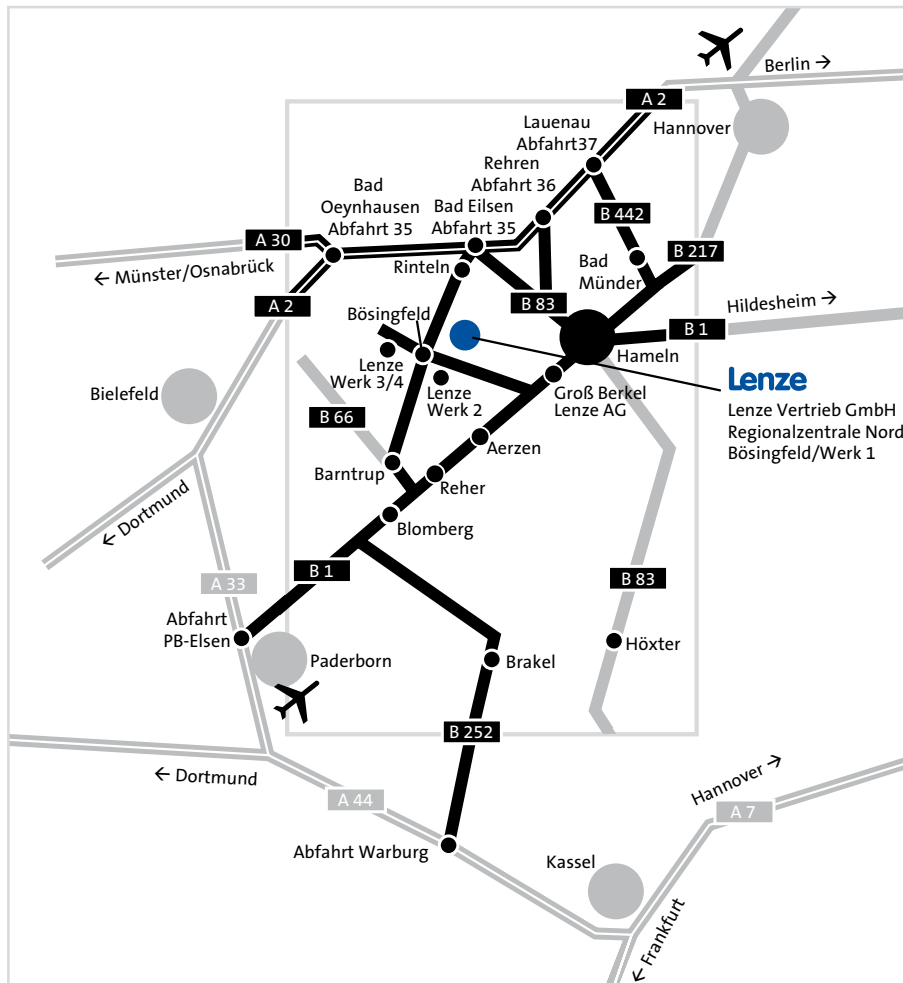

Sales Region North | how to find us

Lenze

Lenze Vertrieb GmbH

Northern regional head office
Breslauer Str. 3 (local centre Bösingfeld)
D-32699 Extertal
Phone +49 (0) 5154 82-440
Fax +49 (0) 5154 82-4444