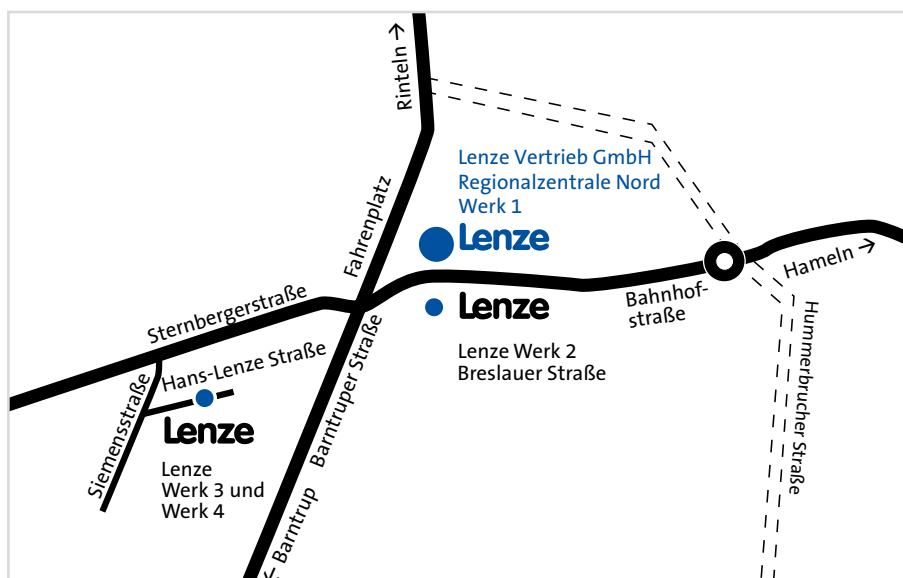

Sales Region North | how to find us

Lenze

Lenze Vertrieb GmbH

Northern regional head office
Breslauer Str. 3 (local centre Bösingfeld)
D-32699 Extertal
Phone +49 (0) 5154 82-440
Fax +49 (0) 5154 82-4444