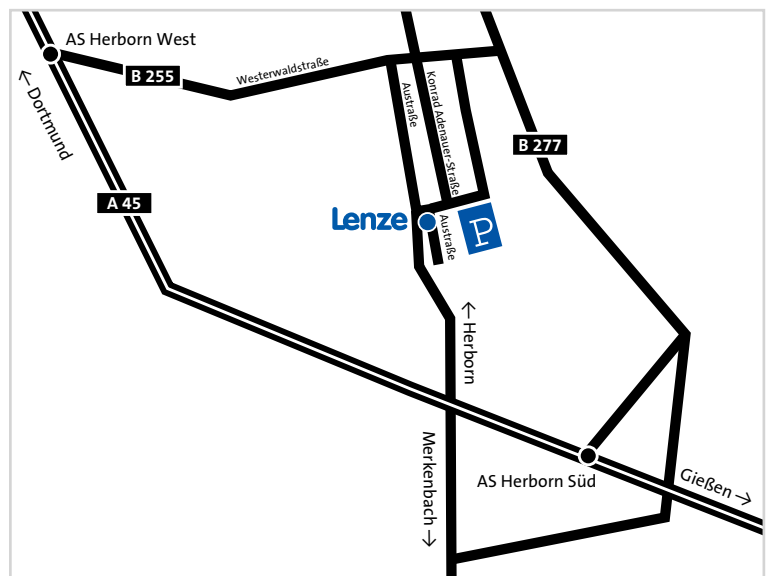

## Coming by car

- ▶ Motorway A45 to exit **Herborn-Süd**
- ▶ Main road B277 towards Merkenbach
- ▶ At the crossways turn right towards Herborn
- ▶ After entering the town, turn the first street right
- ▶ In the roundabout, turn the first exit right again
- ▶ Then turn right before the beverage market
- ▶ On the left side you will find our car park
- ▶ Approx. 100 m away from the car park you will find our building

or

- ▶ Motorway A45 to exit **Herborn-West**
- ▶ Pass the main road B255 Westerwaldstraße until you reach the traffic lights
- ▶ At the traffic lights turn right towards Autobahn/Merkenbach
- ▶ Turn left into the last possible street before leaving the town (after Fa. Bollmann, computer shop)
- ▶ In the roundabout, turn the first exit right
- ▶ Then turn right before the beverage market
- ▶ On the left side you will find our car park
- ▶ Approx. 100 m away from the car park you will find our building.

Information on train schedules at [www.dvb.de](http://www.dvb.de)

**Arrival by car**

- ▶ Exit motorway A4 at AS Dresden-Flughafen
- ▶ Exit to B97/Hermann-Reichelt-Straße
- ▶ B97/Hermann-Reichelt-Straße, signposts Dresden-Wilschdorf/  
Flughafen-Dresden/Weinböhlen
- ▶ B97/Hermann-Reichelt-Straße, direction of Klotzsche/Flughafen-Dresden
- ▶ In Klotzsche, turn right into B97/Flughafenstraße
- ▶ Turn left into S81/Boltenhagener Straße
- ▶ At Boltenhagener Platz, turn right into Gertrud-Caspari-Straße