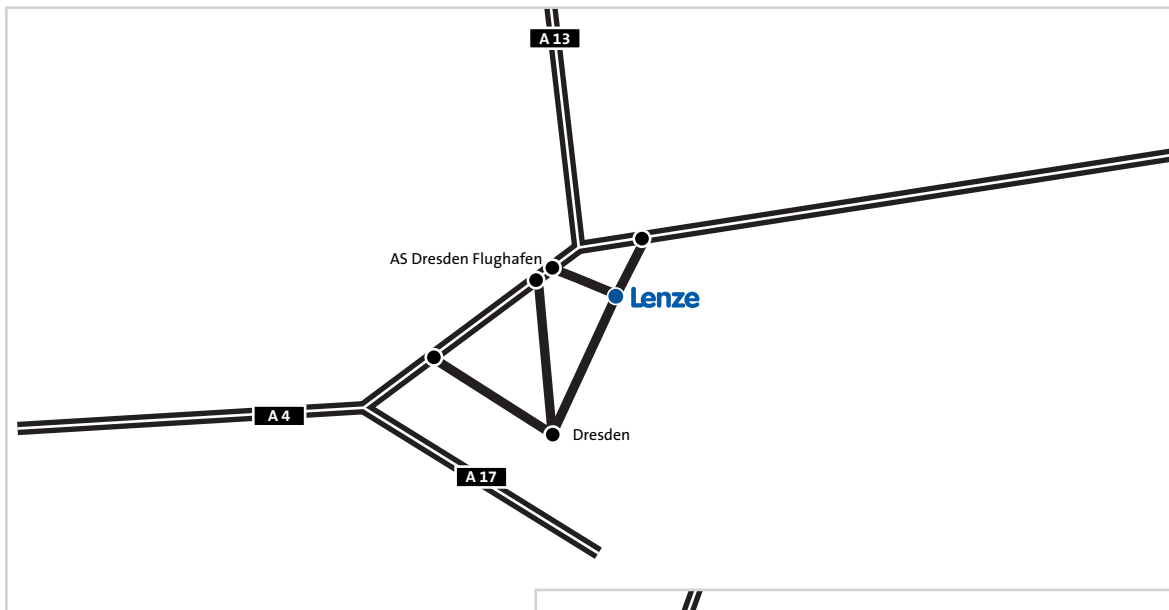

Lenze Vertrieb GmbH

Sales office East

Gertrud-Caspari-Straße 13

01109 Dresden

Phone +49 (0)351/8 11 67-0

Fax +49 (0)351/8 11 67-66

Hotels

Town centre

art´otel dresden

Ostra-Allee 33

01067 Dresden

Phone +49 (0)3 51/49 22-0

Fax +49 (0)3 51/49 22-7 77

www.artotels.de

NH-Hotel Dresden

Hansastraße 43

01097 Dresden

Phone +49 (0)3 51/84 24-0

Fax +49 (0)3 51/84 24-2 00

www.nh-hotels.de

Close to the company's site

Point-Hotel Dresden

Königsbrücker Landstraße 71

01109 Dresden

Phone +49 (0)3 51/8 33 80-0

Fax +49 (0)3 51/8 33 80-55

www.hotelcotta.com/point/start.html