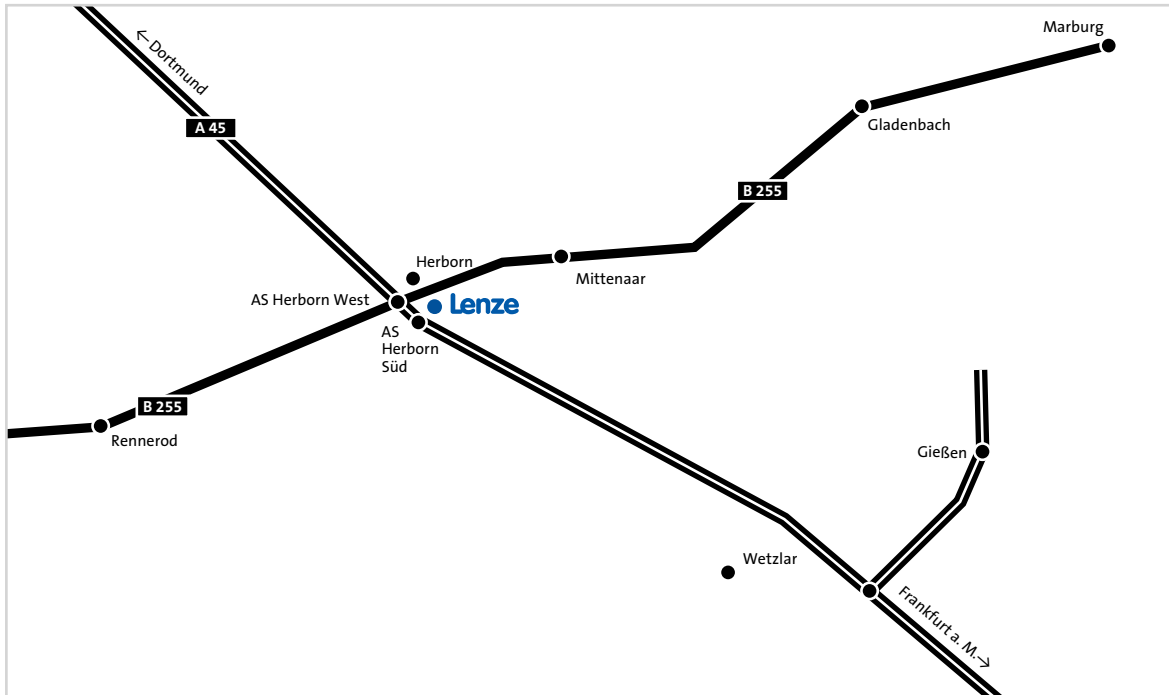

Mid/East

Lenze Vertrieb GmbH

Austraße 81

35745 Herborn

Phone +49 (0)27 72/95 94-0

Fax +49 (0)27 72/95 94-94

Hotels

Schloss Hotel Herborn

Schlossstraße 4

35745 Herborn

Phone +49 (0)27 72/70 6-0

Fax +49 (0)27 72/70 6-6 30

www.schlosshotel-herborn.de

Hohe Schule

Schulhof 3

35745 Herborn

Phone +49 (0)27 72/92 79-0

Fax +49 (0)27 72/92 79-21

www.hohe-schule.de

Gasthaus Brauerei & Hotel Gutshof

Austrasse 81 a-b

35745 Herborn

Phone +49 (0) 2772/575574-0

Fax +49 (0) 2772/575574-1

www.hotel-gutshof-herborn.de