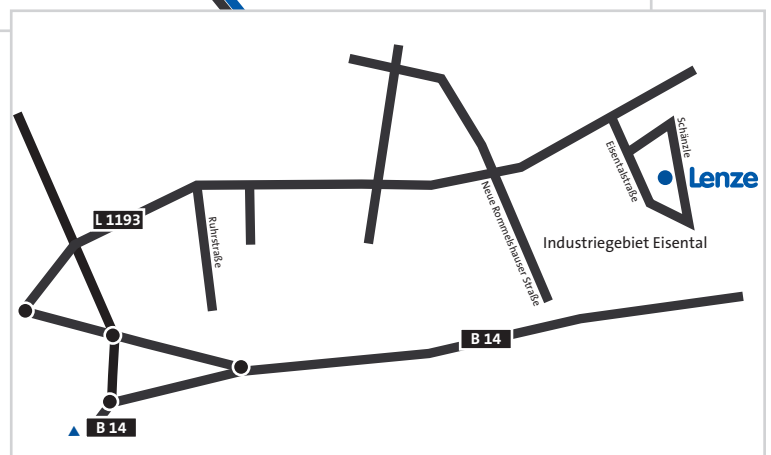

South west

Lenze Vertrieb GmbH

Schänzle 8

71332 Waiblingen

Phone +49 (0)71 51/9 59 81-0

Fax +49 (0)71 51/9 59 81-50

Hotels

Hotel Koch GmbH

Bahnhofstrasse 81

71332 Waiblingen

Phone +49 (0)71 51/9 58 32-0

Fax +49 (0)71 51/9 58 32-42

www.hotel-koch.de

Hotel Rommel

Boschstrasse 7

71404 Korb

Phone +49 (0)71 51/9 31-0

Fax +49 (0)71 51/9 31-240

www.hotel-rommel-korb.de

Landgut Burg

71384 Weinstadt-Beutelsbach

Phone +49 (0)71 51/9 93 30

Fax +49 (0)71 51/69 03 92

e-Mail: landgutburg@aol.com

www.landgut-burg.de

Hotel Traube

Hauptstr. 35 – 40

71394 Kernen-Rommelshausen

Phone +49 (0)71 51/94 32-0

Fax +49 (0)71 51/94 32-10

www.traube-kernen.de

Hotel Restaurant Hirsch

Fellbacher Str. 2 – 6

70736 Fellbach-Schmidlen

Phone +49 (0)71 11/95 13-0

Fax +49 (0)71 11/5 18 10 65

info@Hirsch-Fellbach.de

www.hirsch-fellbach.de