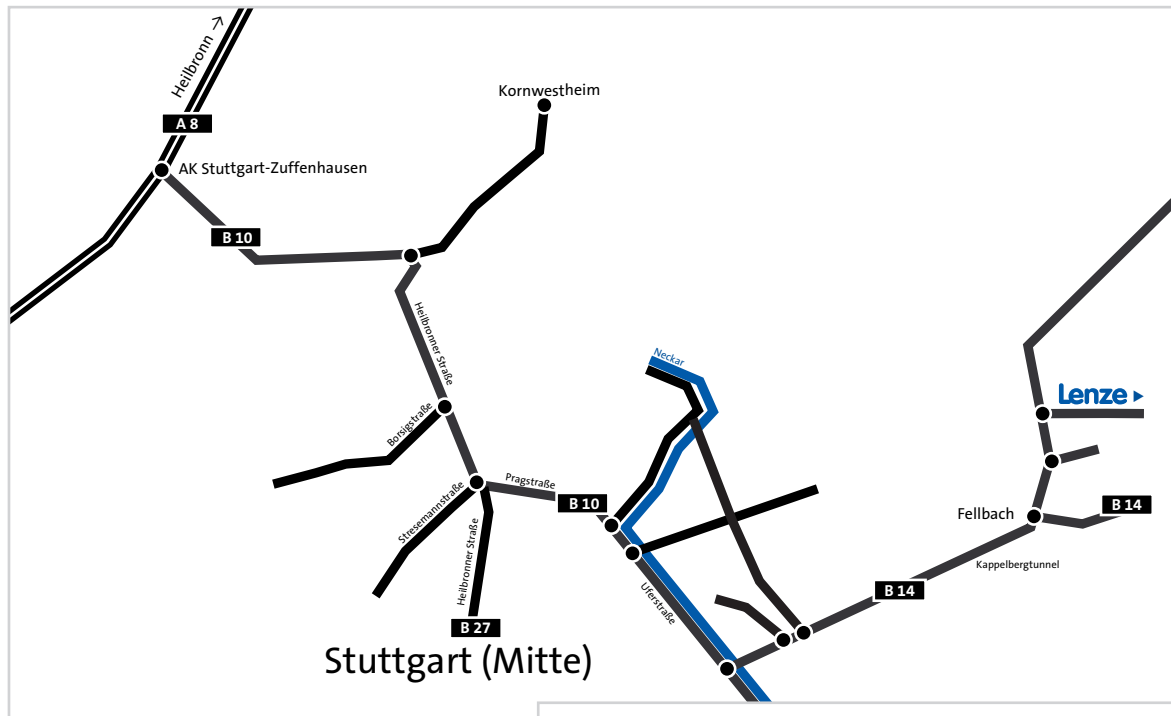

South west

Lenze Vertrieb GmbH

Schänzle 8

71332 Waiblingen

Phone +49 (0)71 51/9 59 81-0

Fax +49 (0)71 51/9 59 81-50

Hotels

Hotel Koch GmbH

Bahnhofstrasse 81

71332 Waiblingen

Phone +49 (0)71 51/9 58 32-0

Fax +49 (0)71 51/9 58 32-42

www.hotel-koch.de

Hotel Rommel

Boschstrasse 7

71404 Korb

Phone +49 (0)71 51/9 31-0

Fax +49 (0)71 51/9 31-240

www.hotel-rommel-korb.de

Landgut Burg

71384 Weinstadt-Beutelsbach

Phone +49 (0)71 51/9 93 30

Fax +49 (0)71 51/69 03 92

e-Mail: landgutburg@aol.com

www.landgut-burg.de

Hotel Traube

Hauptstr. 35 – 40

71394 Kernen-Rommelshausen

Phone +49 (0)71 51/94 32-0

Fax +49 (0)71 51/94 32-10

www.traube-kernen.de

Hotel Restaurant Hirsch

Fellbacher Str. 2 – 6

70736 Fellbach-Schmidlen

Phone +49 (0)71 11/95 13-0

Fax +49 (0)71 11/5 18 10 65

info@Hirsch-Fellbach.de

www.hirsch-fellbach.de