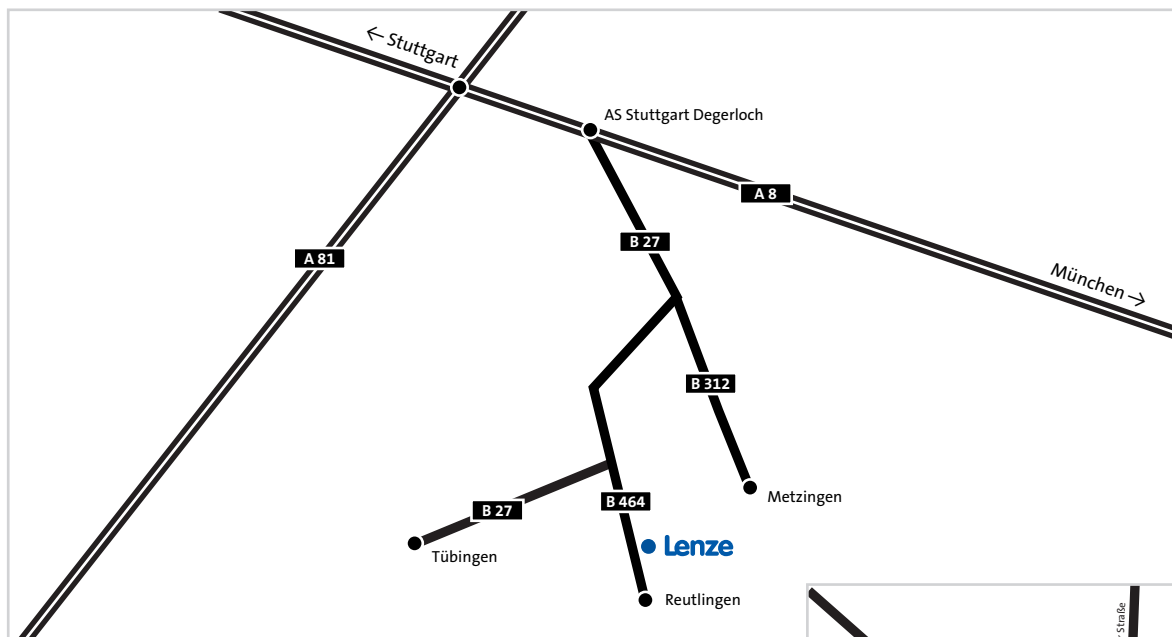

Lenze Vertrieb GmbH

Ludwig-Erhard-Str. 52 – 56

72760 Reutlingen

Phone +49 (0)51 54/82-12 39

Fax +49 (0)71 21/93 939-29

Hotels

Germania

Unter den Linden 18-20

72762 Reutlingen

Phone +49 (0) 71 21/31 90-0

www.germania-hotel.de

City Hotel Fortuna

Am Echazufer 22

72764 Reutlingen

Phone +49 (0) 71 21/9 24-0

www.fortuna-hotels.de

Fürstenhof

Kaiserpassage 5

72764 Reutlingen

www.fuerstenhof-reutlingen.de

Württembergischer Hof

Bahnhofstraße 12

72764 Reutlingen

Phone +49 (0) 71 21/94 79 95-0

www.hotel-wuerttemberger-hof.de

Achalm Hotel

Auf der Achalm 2

72766 Reutlingen

Phone +49 (0) 71 21/4 82-0

www.achalm-reutlingen.de

Alte Post Pension

Eisenbahnstraße 24

72770 Reutlingen

Phone +49 (0) 71 21/58 09 40

Fortuna

Carl-Zeiss-Straße 75

72770 Reutlingen

Phone +49 (0) 71 21/5 84-0

www.fortuna-hotels.de

Domizil Hotel

Wöhrdstraße 5-9

72072 Tübingen

Phone +49 (0) 70 71/1 39-0

www.hotel-domizil.de

Landhotel Hirsch

Schönbuchstraße 28

72074 Tübingen

Phone +49 (0) 70 71/60 93-0

www.landhotel-hirsch-bebenhausen.de

Schönbuch

Lichtensteinstr. 45

72124 Pliezhausen

Phone +49 (0) 71 27/9 75-0

www.hotel-schoenbuch.de