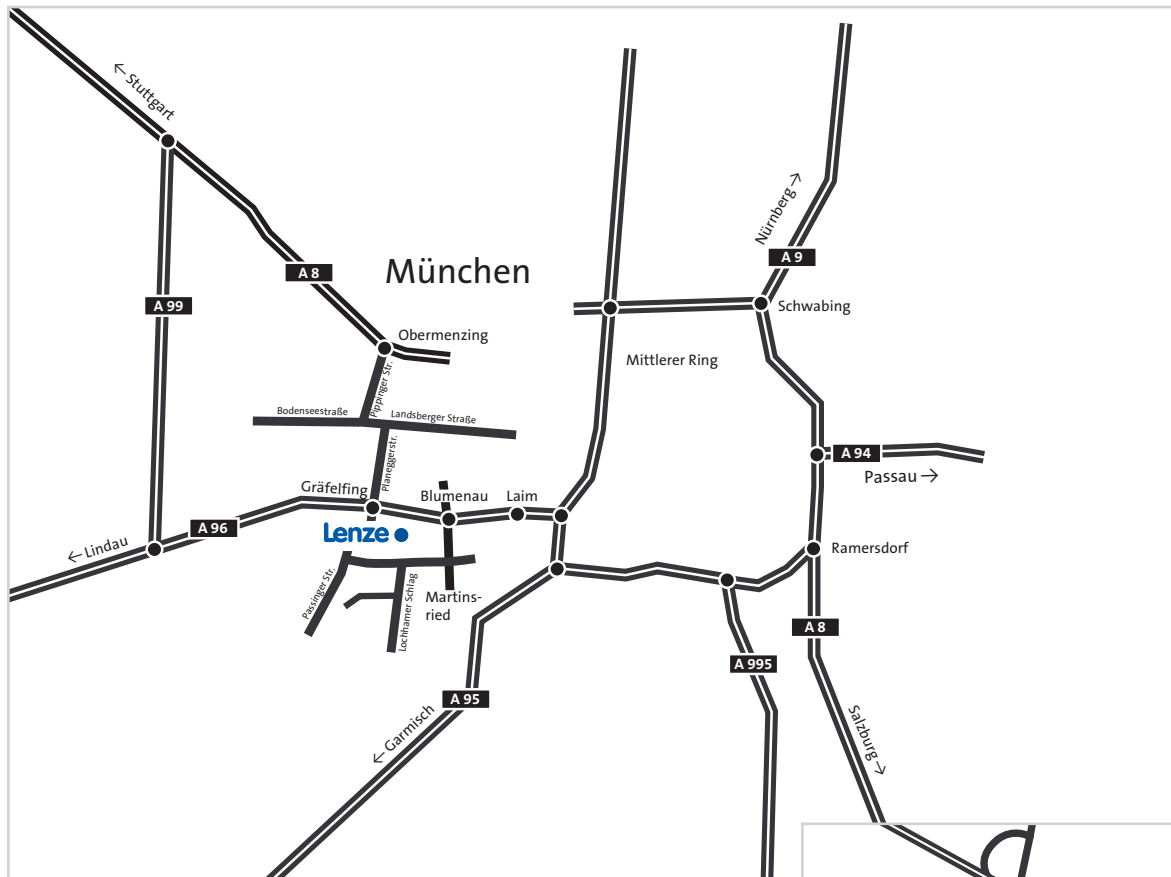

South

Lenze Vertrieb GmbH

Regionalzentrale Süd

Am Haag 12a

Phone +49 (0)89/89 56 14-0

Fax +49 (0)89/89 56 14-14

Hotels

Hotel Jagdschloß

Alte Allee 21
81245 Obermenzing/Pasing
Phone +49 (0)89/82 08 20
www.jagd-schloss.com

Seibel's Park Hotel

Maria-Eich-Straße 32
81243 Pasing
Phone +49 (0)89/8 29 95 20
www.seibel-hotel-munich.de

Hotel Planegg

Gumstr. 13
82152 Planegg
Phone +49 (0) 89 96 76-0
Fax +49 (0)/8 59 60 16
Mail: info@hotel-planegg.de
www.hotel-planegg.de