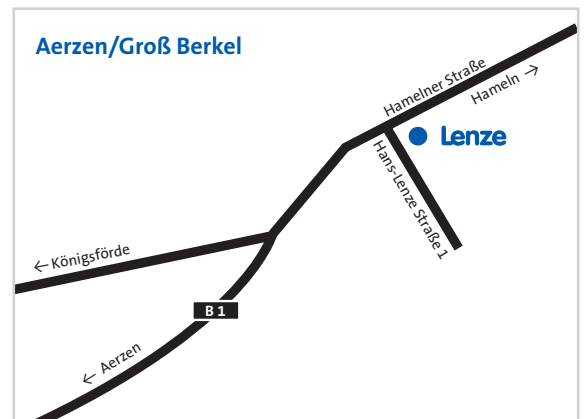

Arrival information

how to
find us

You can find us at the following addresses.

Lenze SE
Lenze Automation GmbH
Lenze Operations GmbH
▶ 31855 Aerzen/Groß Berkel
Hans-Lenze-Straße 1
▶ 32699 Extertal/Bösingfeld
Werk 1 und 2
Breslauer Straße 3
Werk 3 und
Marketing Factory
Hans-Lenze-Straße 1

Lenze Drives GmbH
Lenze Operations GmbH
▶ 32699 Extertal/Bösingfeld
Werk 1 und 2
Breslauer Straße 3
Werk 3
Hans-Lenze-Straße 1
▶ 31855 Aerzen/Groß Berkel
Hans-Lenze-Straße 1
**Lenze Engineering
GmbH & Co. KG**
31855 Aerzen/Groß Berkel
Hans-Lenze-Straße 1

Lenze Service GmbH
32699 Extertal/Bösingfeld
Werk 1
Breslauer Straße 3

bhn
Dienstleistungs GmbH Co. KG
31855 Aerzen/Groß Berkel
Hans-Lenze-Straße 1

Phone +49 5154 82-0