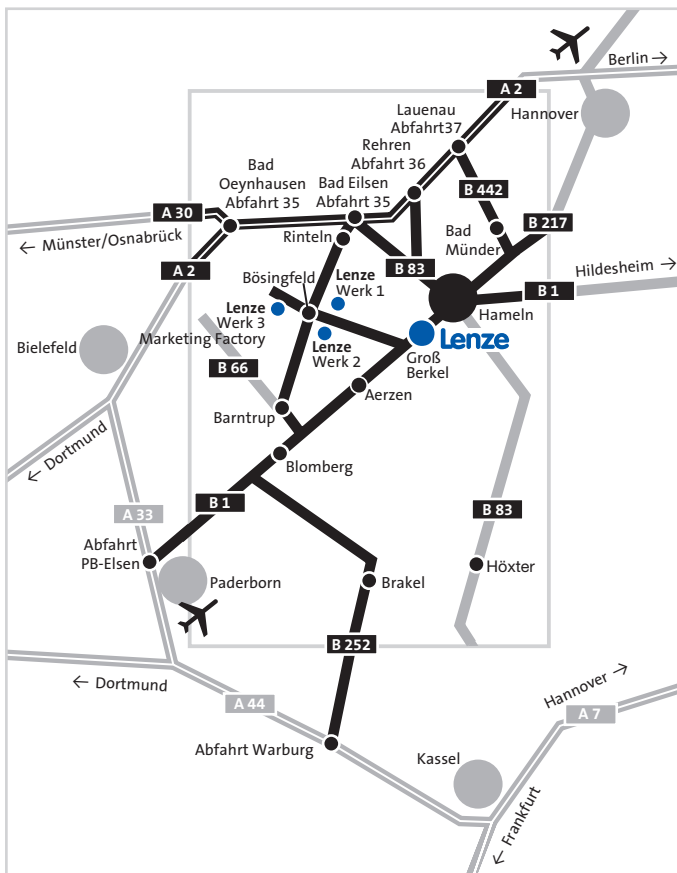

Arrival information

how to
find us

You can find us at the following addresses.

Lenze SE
Lenze Automation GmbH
Lenze Operations GmbH
▶ 31855 Aerzen/Groß Berkel
Hans-Lenze-Straße 1
▶ 32699 Extertal/Bösingfeld
Werk 1 und 2
Breslauer Straße 3
Werk 3 und
Marketing Factory
Hans-Lenze-Straße 1

Lenze Drives GmbH
Lenze Operations GmbH
▶ 32699 Extertal/Bösingfeld
Werk 1 und 2
Breslauer Straße 3
Werk 3
Hans-Lenze-Straße 1
▶ 31855 Aerzen/Groß Berkel
Hans-Lenze-Straße 1
**Lenze Engineering
GmbH & Co. KG**
31855 Aerzen/Groß Berkel
Hans-Lenze-Straße 1

Lenze Service GmbH
32699 Extertal/Bösingfeld
Werk 1
Breslauer Straße 3

bhn
Dienstleistungs GmbH Co. KG
31855 Aerzen/Groß Berkel
Hans-Lenze-Straße 1

Phone +49 5154 82-0