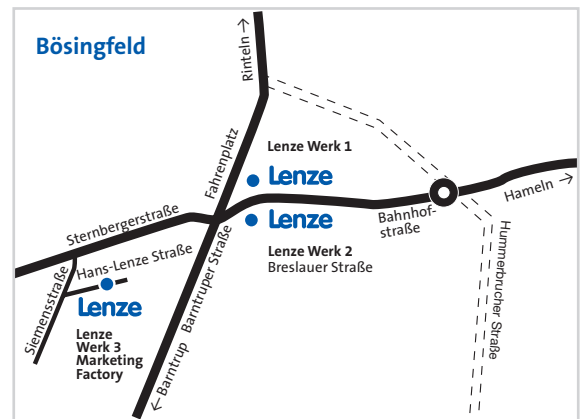

Arrival information

how to
find us

You can find us at the following addresses.

Lenze SE
Lenze Automation GmbH
Lenze Operations GmbH
▶ 31855 Aerzen/Groß Berkel
Hans-Lenze-Straße 1
▶ 32699 Extertal/Bösingfeld
Werk 1 und 2
Breslauer Straße 3
Werk 3 und
Marketing Factory
Hans-Lenze-Straße 1

Lenze Drives GmbH
Lenze Operations GmbH
▶ 32699 Extertal/Bösingfeld
Werk 1 und 2
Breslauer Straße 3
Werk 3
Hans-Lenze-Straße 1
▶ 31855 Aerzen/Groß Berkel
Hans-Lenze-Straße 1
**Lenze Engineering
GmbH & Co. KG**
31855 Aerzen/Groß Berkel
Hans-Lenze-Straße 1

Lenze Service GmbH
32699 Extertal/Bösingfeld
Werk 1
Breslauer Straße 3

bhn
Dienstleistungs GmbH Co. KG
31855 Aerzen/Groß Berkel
Hans-Lenze-Straße 1

Phone +49 5154 82-0