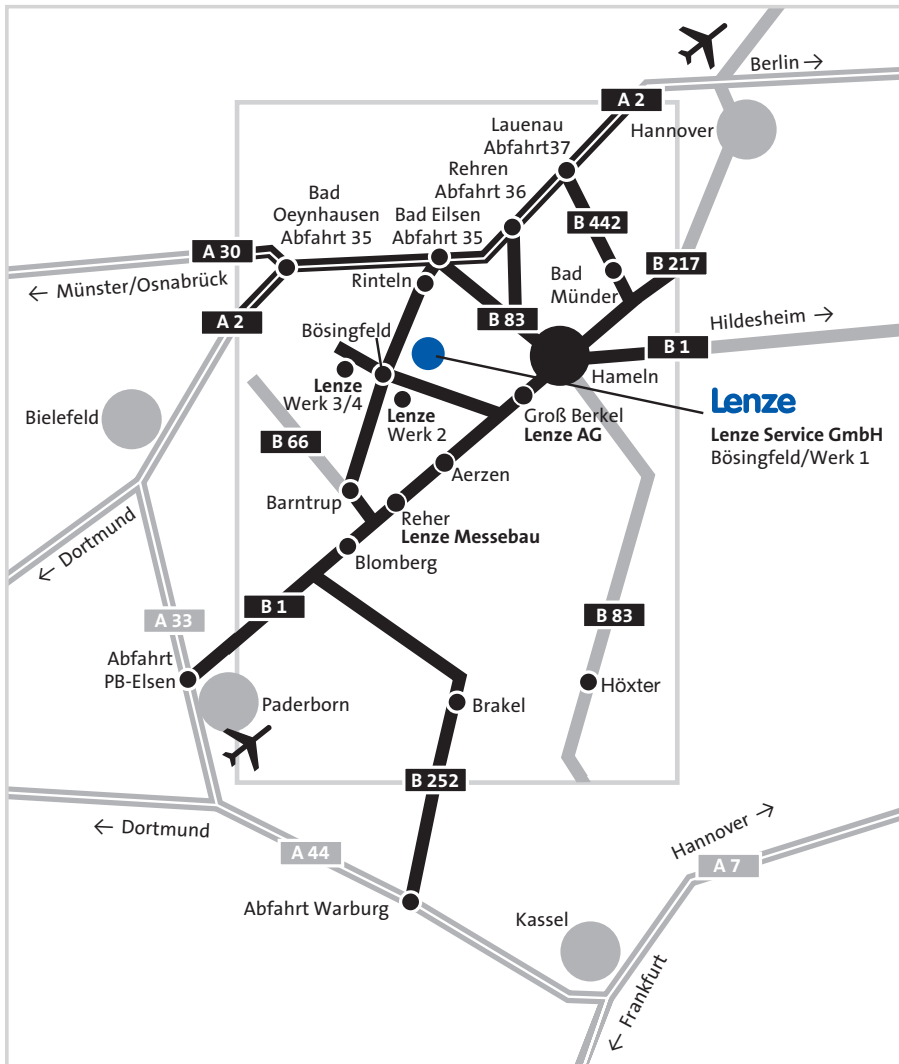

Arrival information | how to find us

Lenze Service GmbH
Breslauer Straße 3
D-32699 Extertal Ortsteil Bösingfeld Werk 1
Telefon +49 (0)51 54/82-0