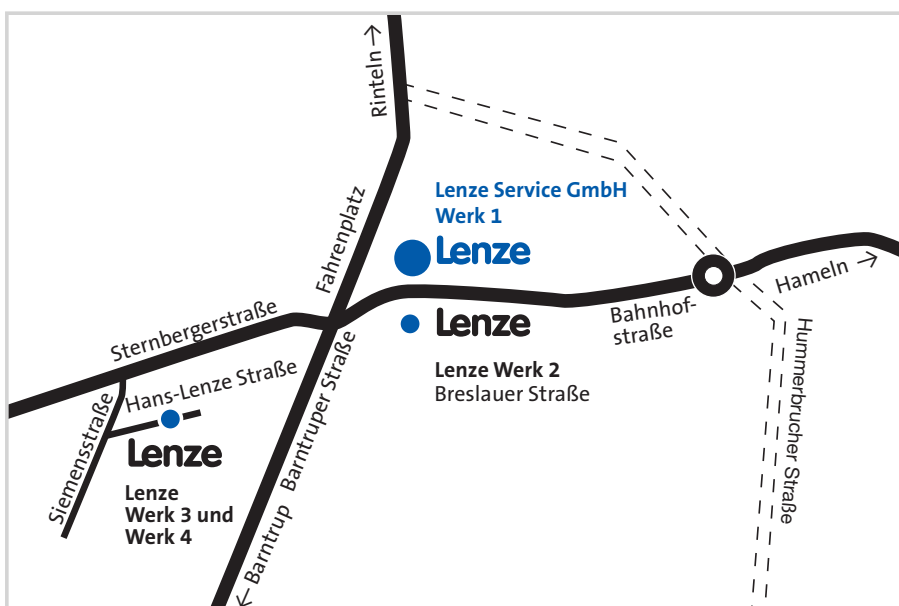

Arrival information | how to find us

Lenze Service GmbH
Breslauer Straße 3
D-32699 Extertal Ortsteil Bösingfeld Werk 1
Telefon +49 (0)51 54/82-0

Lenze Service GmbH

Breslauer Straße 3
D-32699 Extertal Ortsteil Bösingfeld Werk 1

Coming by train

- ▶ Destinations Rinteln, Bückeburg and Minden

Timetable information may be found at www.bahn.de

Coming by car

Coming from the Ruhr

- ▶ Motorway (A44) to Wünnenberg Haaren junction,
- ▶ Motorway (A33) to exit 26, Paderborn-Elsen,
- ▶ Main road (B1) to Barntrup,
- ▶ Main road (B66) towards Lemgo,
- ▶ Local road (L758) towards Rinteln for approximately 12 km to Extertal, locality of Bösingfeld,
- ▶ At the traffic lights in Bösingfeld turn right,
- ▶ After 200 m you arrive Lenze at the left hand side

Coming from the north/east of Germany via Hannover:

- ▶ Motorway (A7) to the Hannover-North intersection,
- ▶ Motorway (A352) to the Hannover-West intersection,
- ▶ Motorway (A2) to exit 35 Bad Eilsen West,
- ▶ Main road (B83) towards Hameln,
- ▶ Main road (B238) to Rinteln South,
- ▶ Local roads (L435) and (L758) to Extertal, locality of Bösingfeld,
- ▶ At the traffic lights in Bösingfeld turn left,
- ▶ After 200 m you arrive Lenze at the left hand side

Coming from the Northwest of Germany via Osnabrück:

- ▶ Motorway (A30) to exit 35 Bad Oeynhausen,
- ▶ Motorway (A2) to exit 35 Bad Eilsen West,
- ▶ Main road (B83) towards Hameln,
- ▶ Main road (B238) to Rinteln South,
- ▶ Local roads (L435) and (L758) to Extertal, locality of Bösingfeld
- ▶ At the traffic lights in Bösingfeld turn left,
- ▶ After 200 m you arrive Lenze at the left hand side